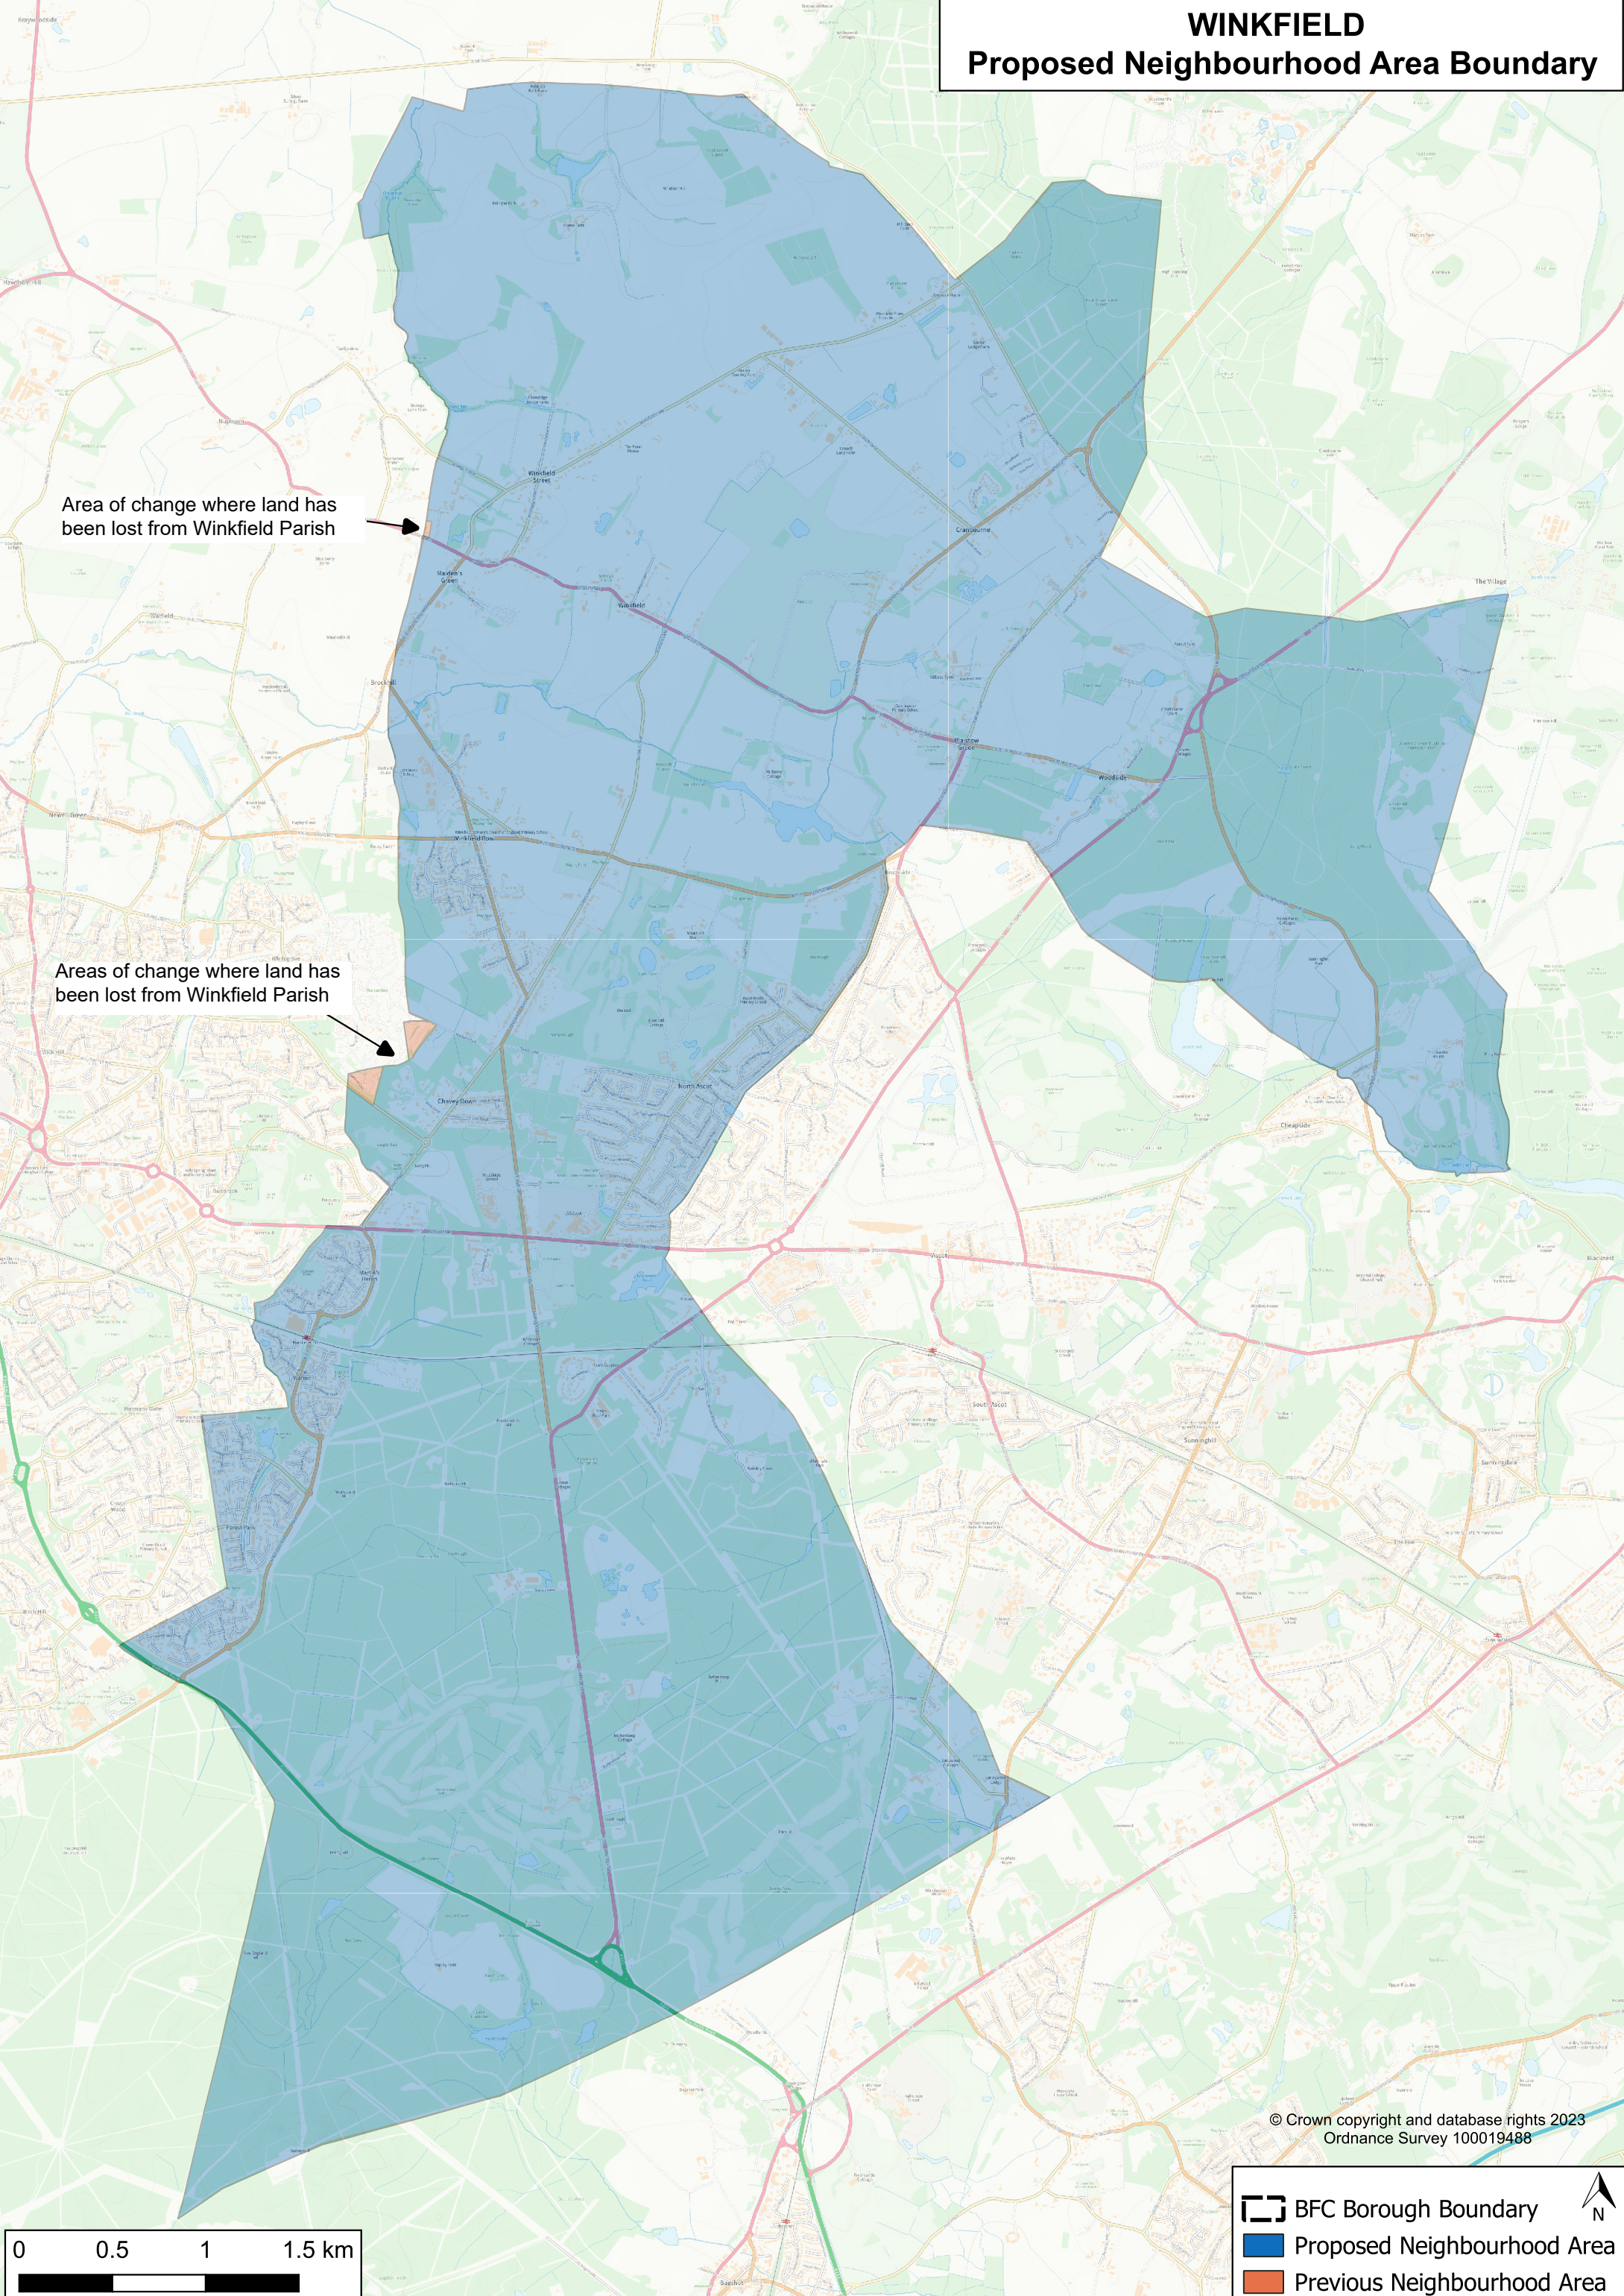

WINKFIELD Proposed Neighbourhood Area Boundary

Area of change where land has been lost from Winkfield Parish

Areas of change where land has been lost from Winkfield Parish

© Crown copyright and database rights 2023
Ordnance Survey 100019488

 BFC Borough Boundary

 Proposed Neighbourhood Area

 Previous Neighbourhood Area

 N